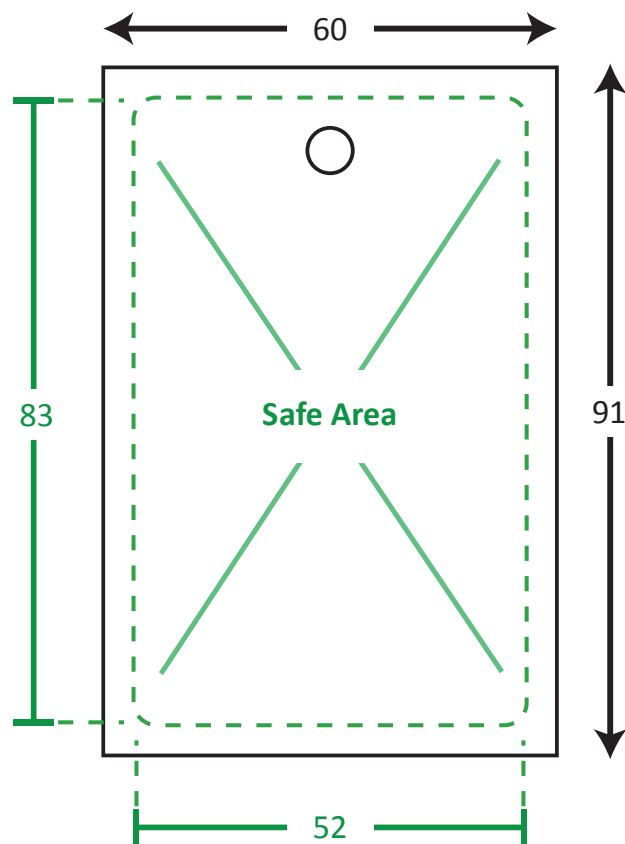

Membership card - 54mm x 85mm

TEMPLATE GUIDE FOR PRINTING PRODUCTS

Unit : Millimetres (mm)

--- Safe Area
— Print Area

ARTWORK GUIDELINES

Color Format : CMYK

Submit File Without Markings

File Format : PDF, EPS

Important Text & Images In Safe Area